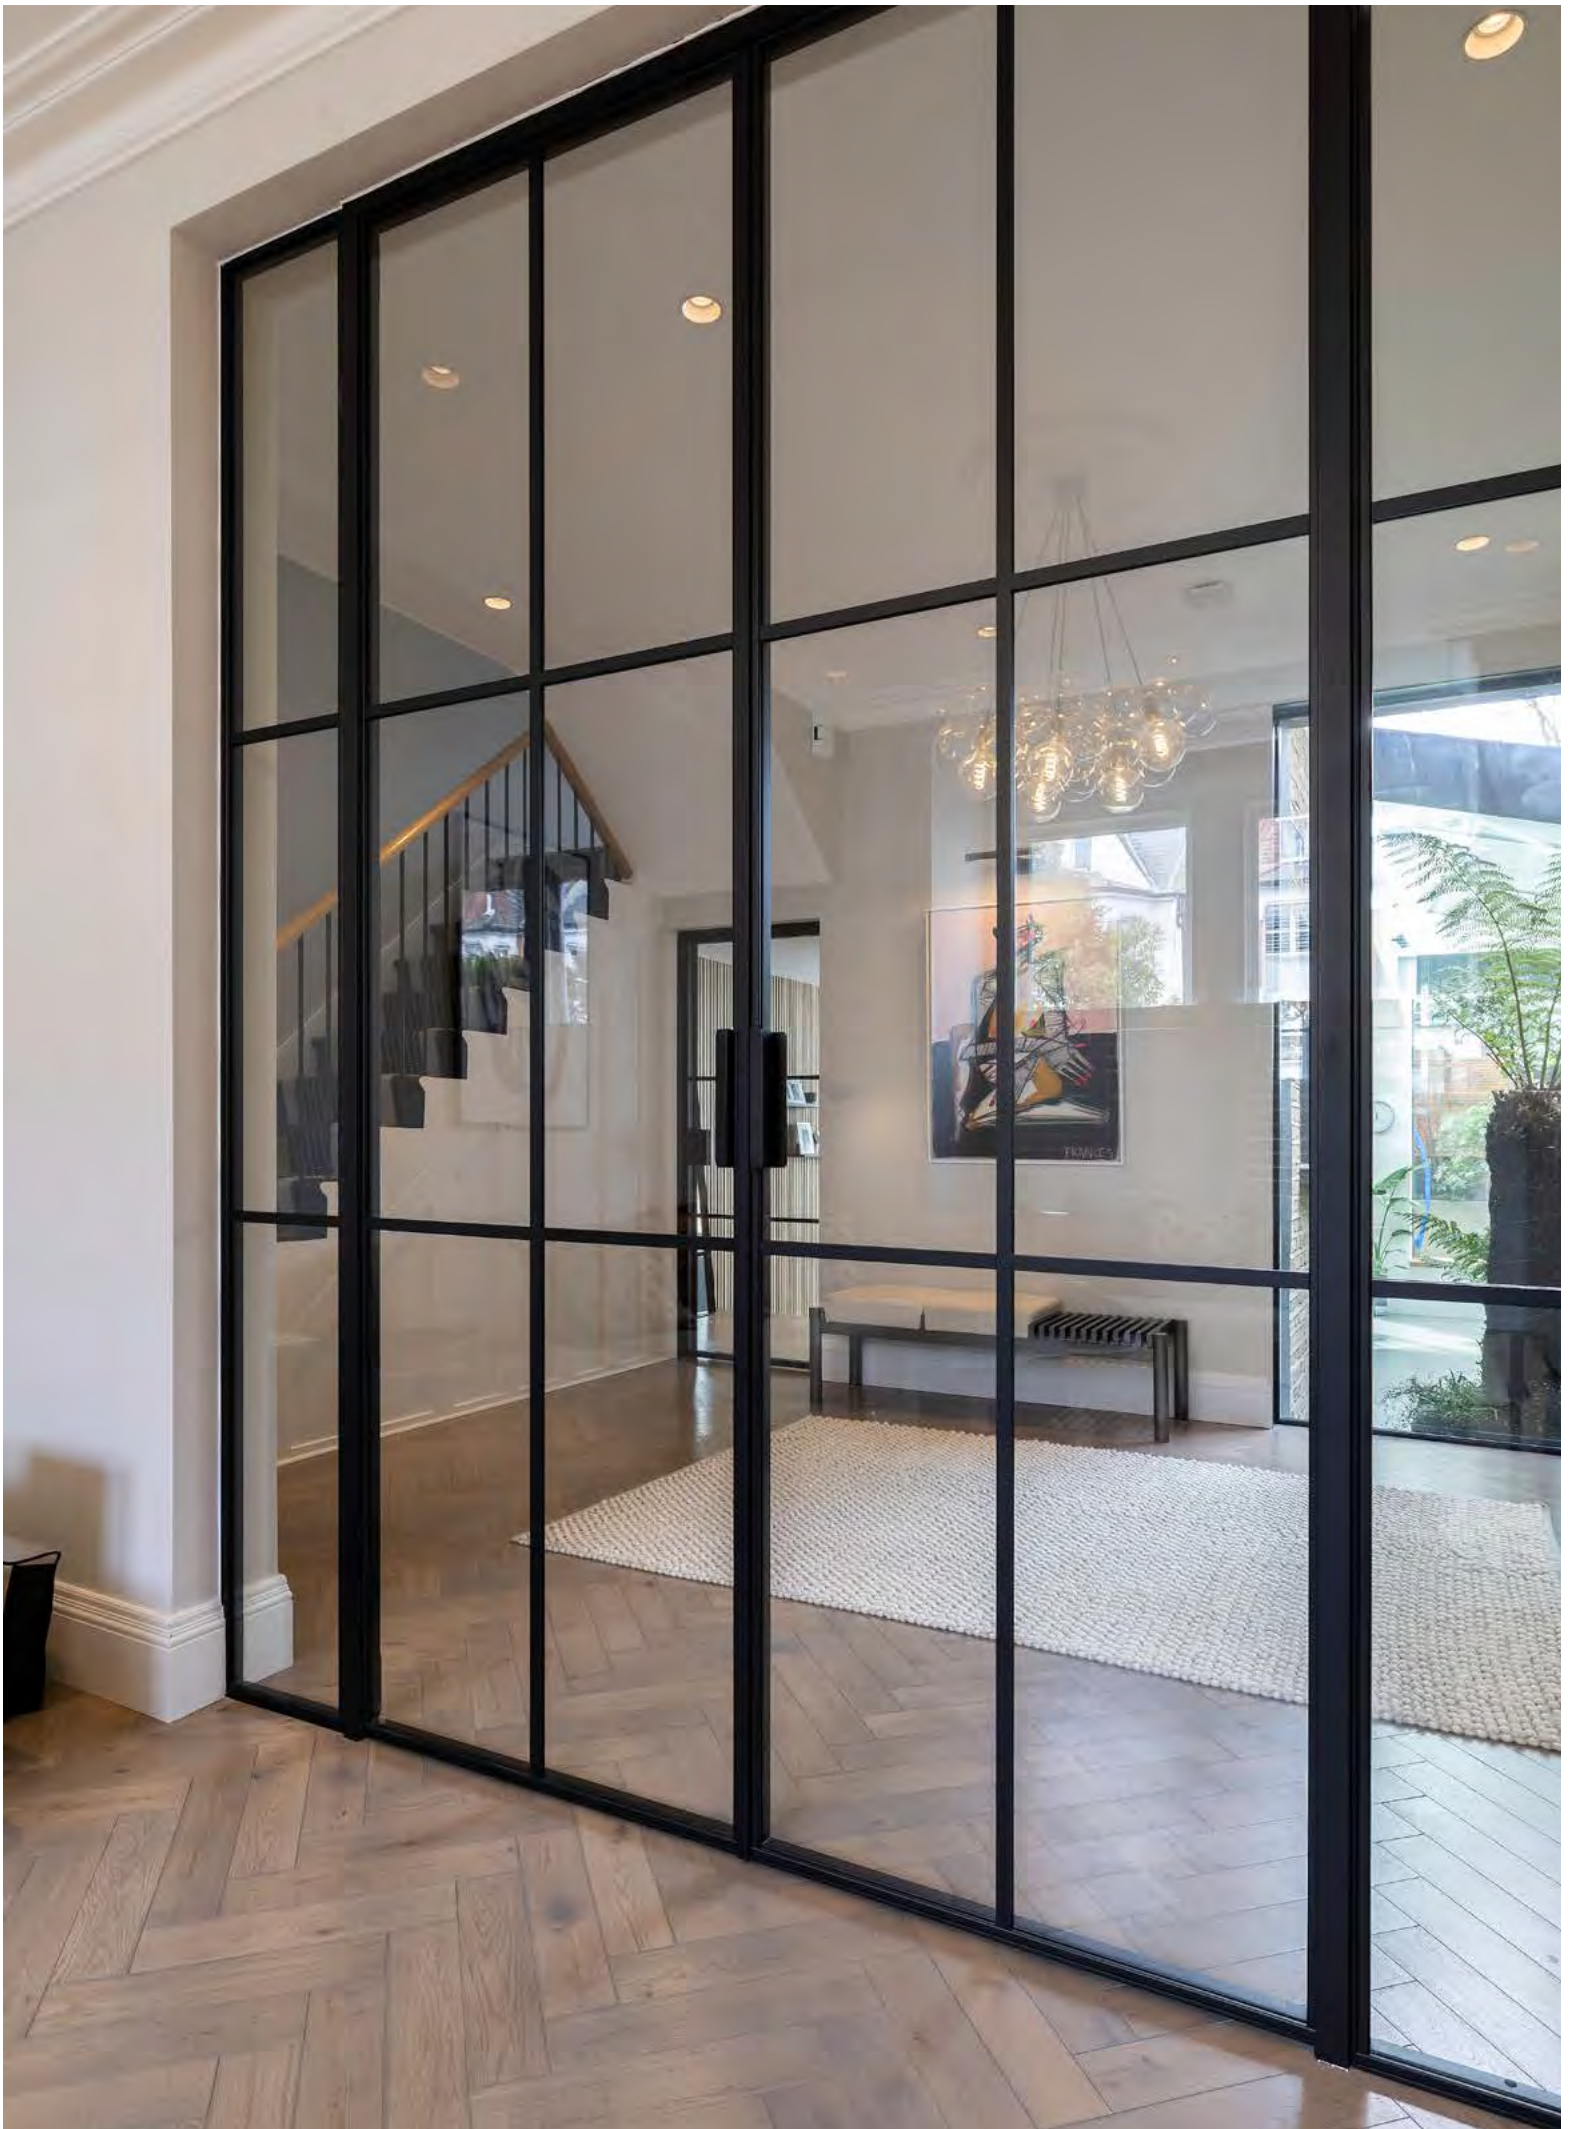

Interior - Hinged door