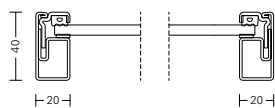

Fix panel

MATERIAL Steel
FINISH RAL 9005
GLASS Transparent