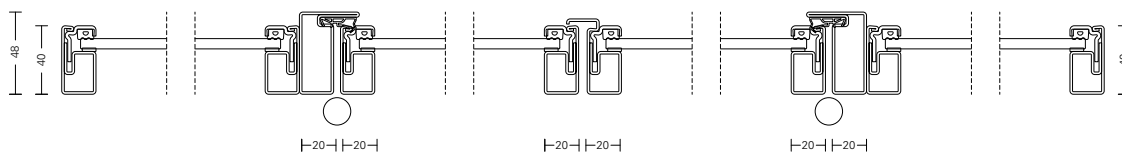

Double hinged door

MATERIAL Steel
FINISH RAL 9005
GLASS Transparent
DOOR PULLS Oslo