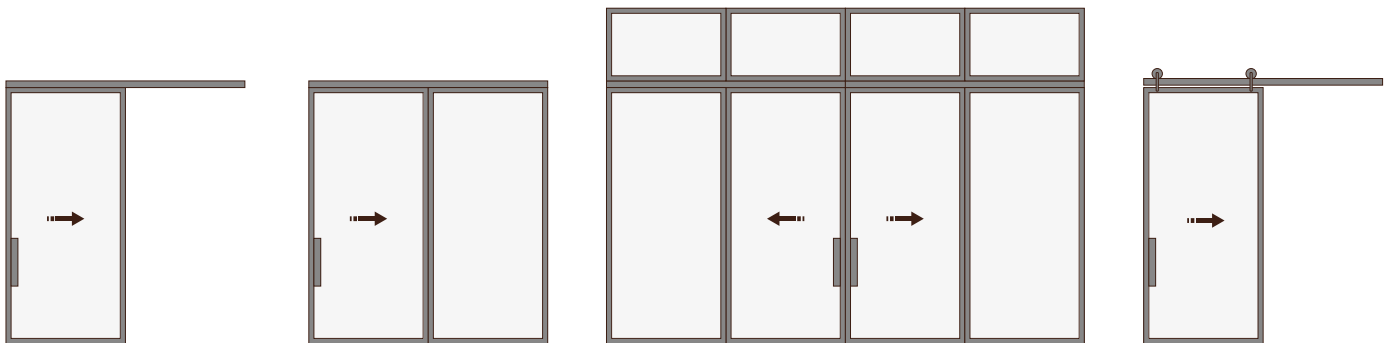

Interior - Hinged door

Slide door

Single slide door

MATERIAL Steel
FINISH RAL 9005
GLASS Fluted
DOOR PULLS Oslo

Interior - Slide door

Double slide door

MATERIAL Steel
FINISH RAL 9005
GLASS Transparent
DOOR PULLS Oslo