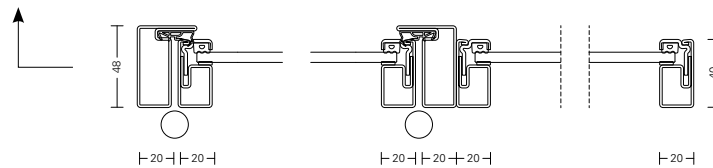

Single hinged door

MATERIAL Steel
FINISH RAL 9005
GLASS Transparent
DOOR PULLS Oslo