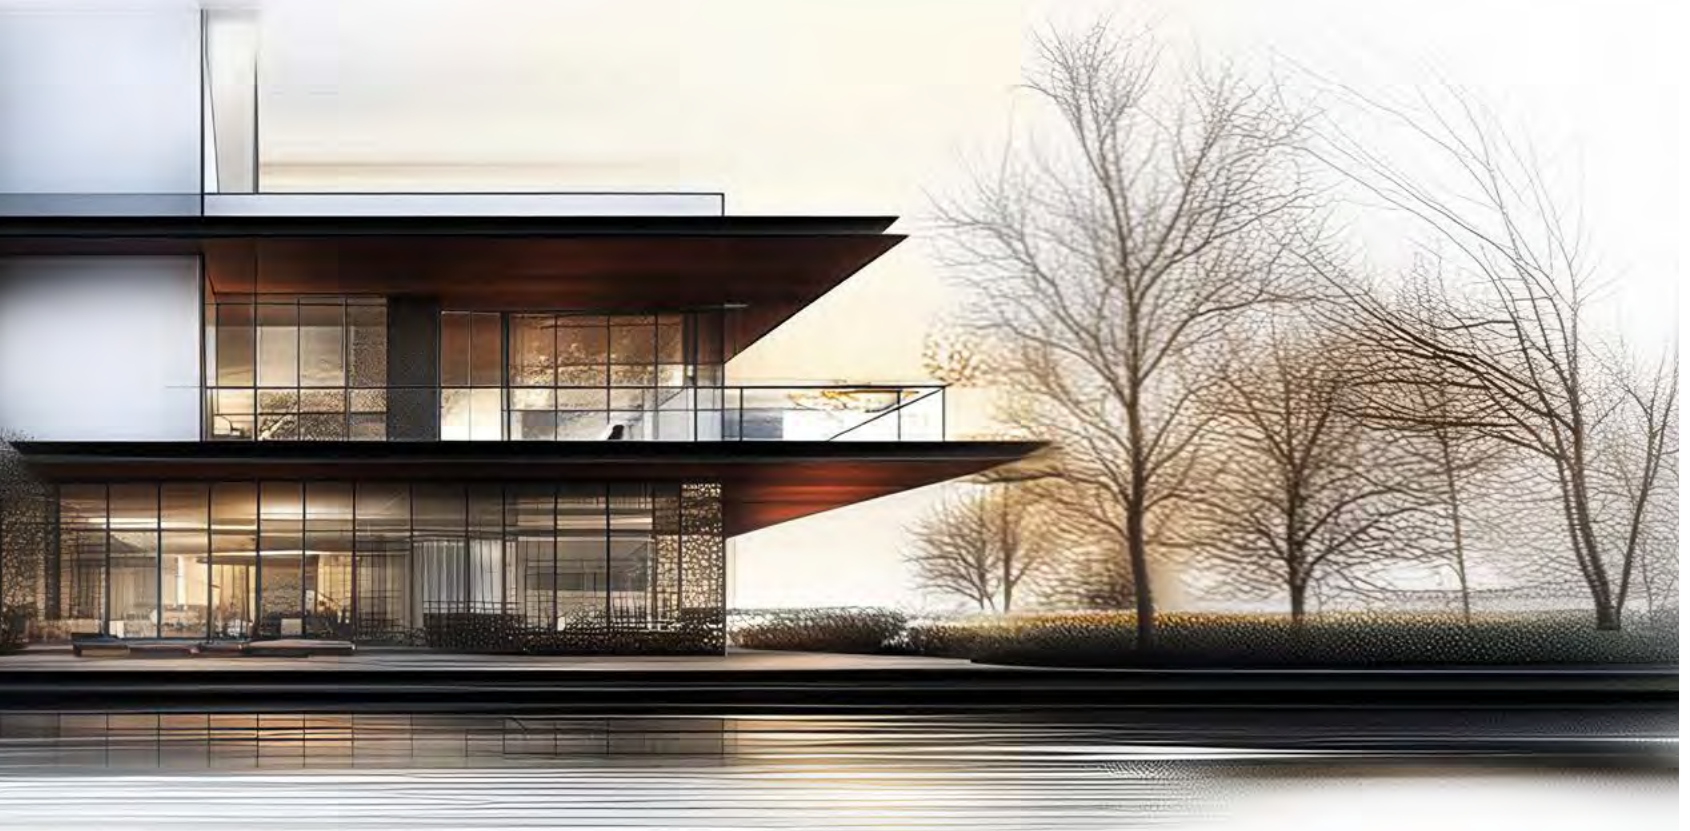

Thanks to its unified design language across entrance doors, interior doors, partitions, and windows, the Steel Collection enables you to create a cohesive and refined architectural concept — from the exterior facade all the way through to the smallest interior detail. It's a guarantee of elegance, harmony, and timeless prestige — making an impression from the very first glance.

Fully customizable, made to match your vision.

This system offers exceptional flexibility. Choose your product type, dimensions, shape, muntin bars pattern, profile material and finishes, glass type — and compose a solution tailored precisely to your space. For architects, it's a powerful creative tool to design original, unified spaces. For homeowners, it's a way to express personality through unique, made-to-measure details.

MORE LIGHT.
MORE SPACE.
MORE STYLE.

Steel-framed glass doors and partitions combine visual lightness with real function.

They welcome natural daylight deep into the interior, creating a feeling of spaciousness and airiness while still defining clear zones within a space. In residential projects, they bring elegance and luminosity. In commercial spaces, they elevate the design while maintaining a strong functional layout.