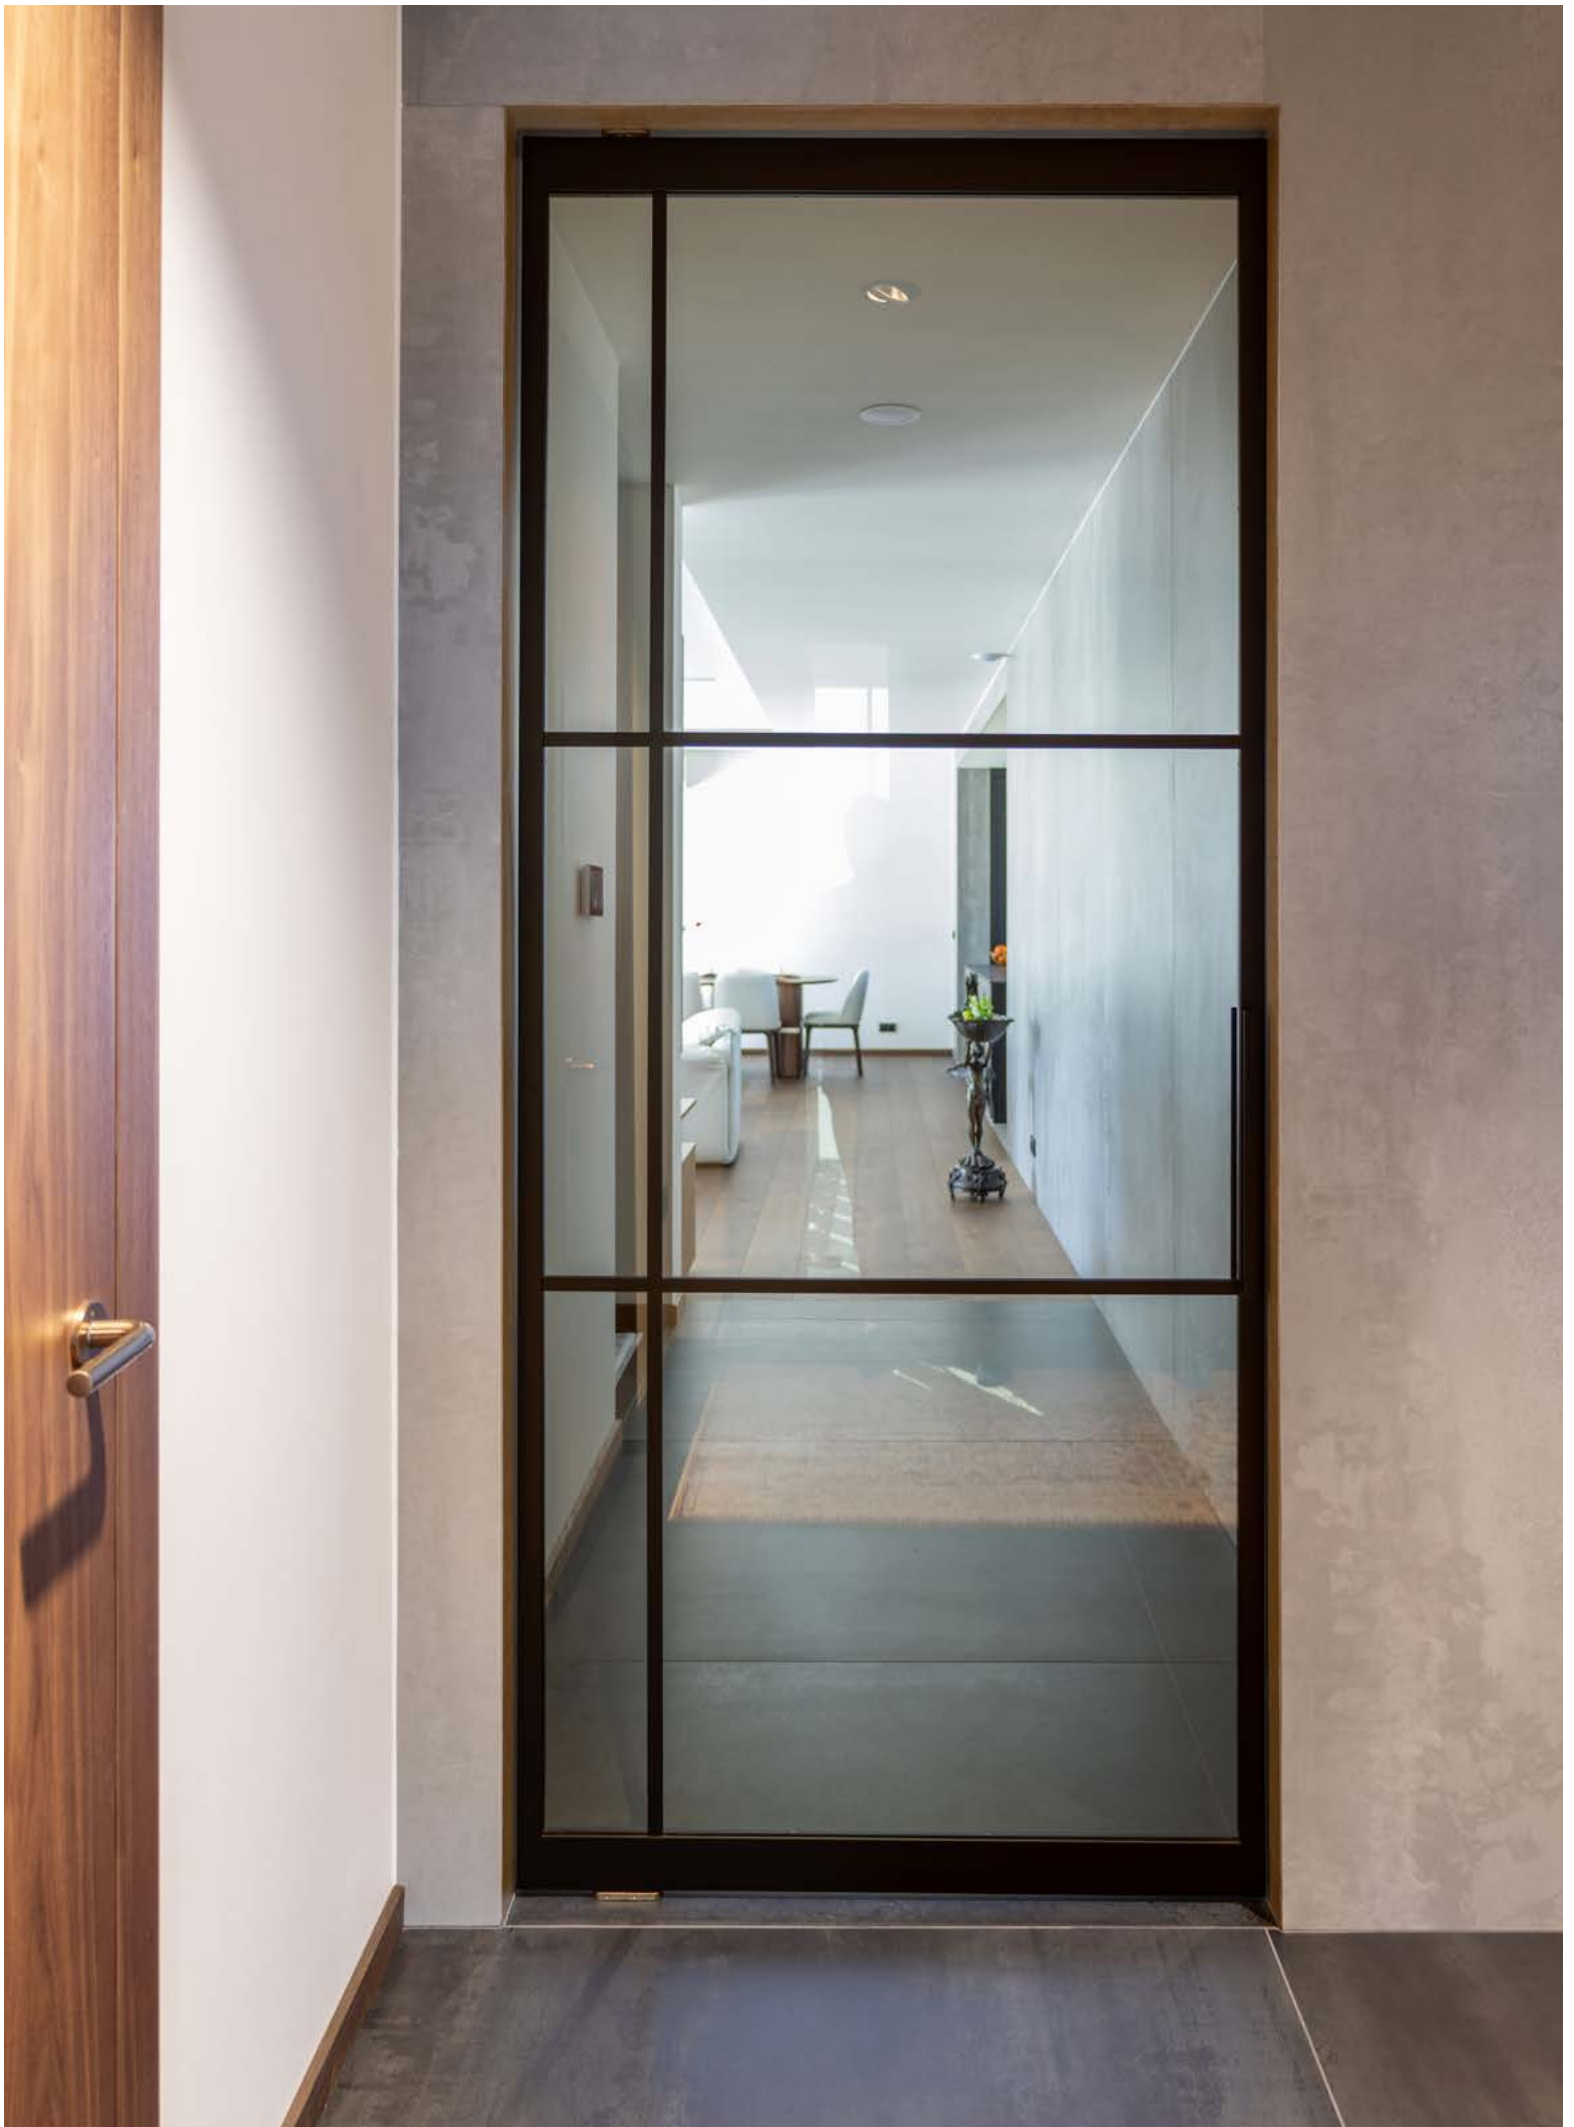

Single arched door

Double arched door

Single pivot door

MATERIAL Steel
FINISH RAL 9005
GLASS Transparent
DOOR PULLS Oslo

Double arched hinged door

MATERIAL Steel
FINISH Gold Sensation
GLASS Fluted
DOOR PULLS Linea