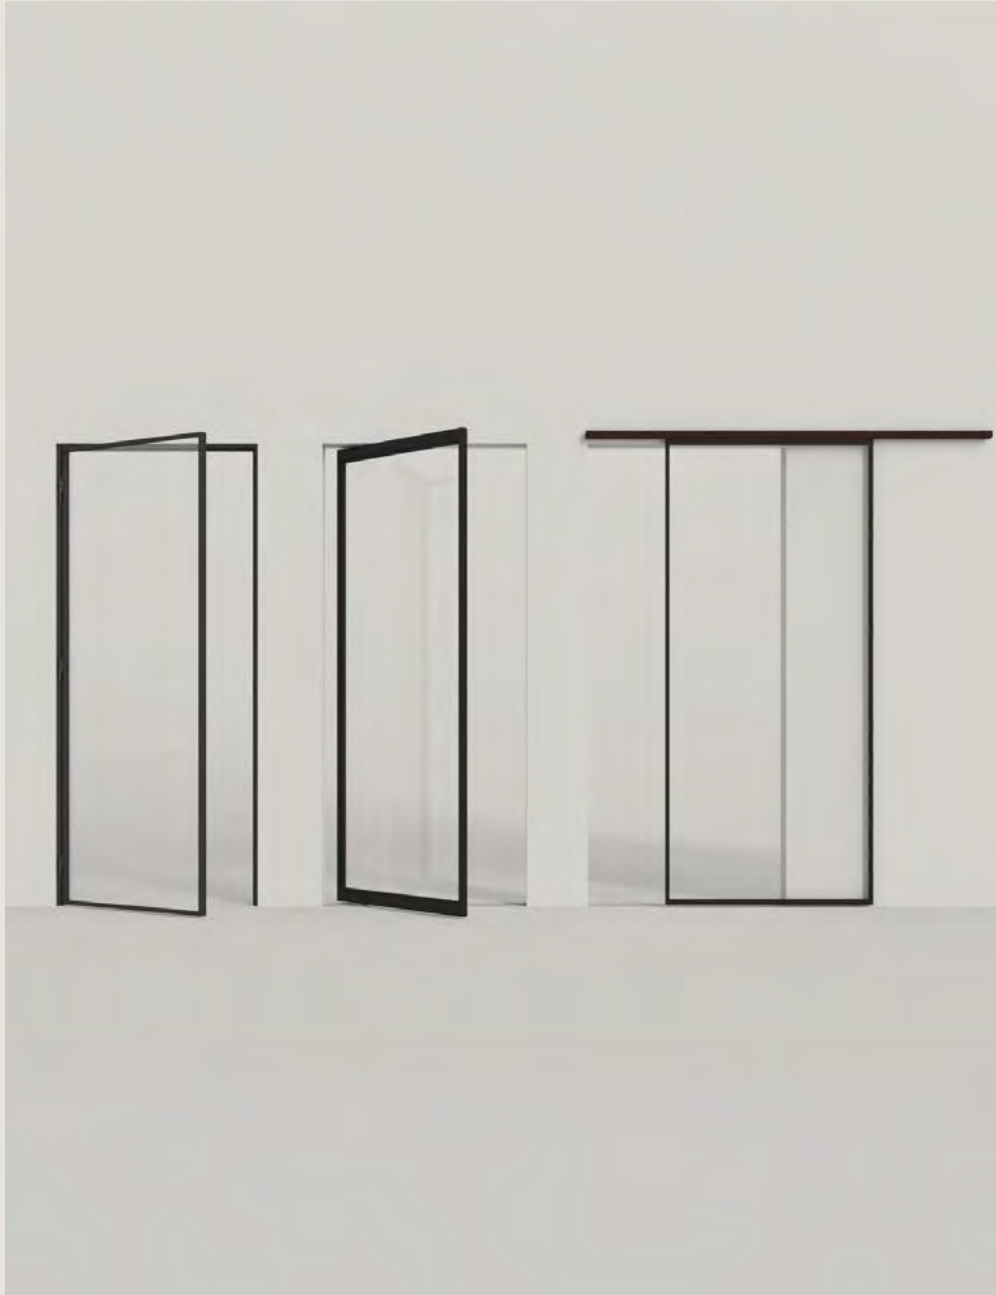

Interior system

In a world where design is increasingly measured by responsibility, steel proves to be an exceptional material. Durable, fully renewable, resistant to time and change. At Secco, we see it not just as a raw material, but as