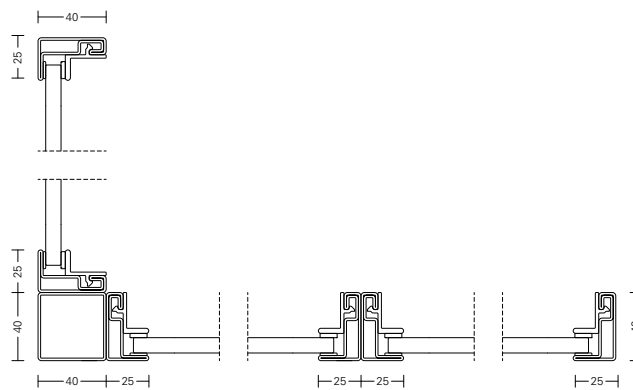

Fix panel

MATERIAL Steel
FINISH RAL 9005
GLASS Transparent