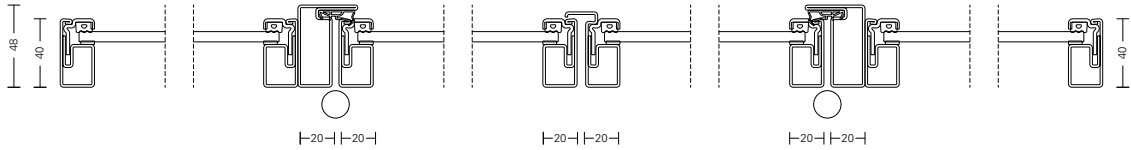

Double hinged door

MATERIAL Steel
FINISH RAL 9005
GLASS Transparent
DOOR PULLS Vienna

Interior - Hinged door

Single and double arched hinged door

MATERIAL Steel
FINISH RAL 9005
GLASS Transparent
DOOR PULLS Oslo