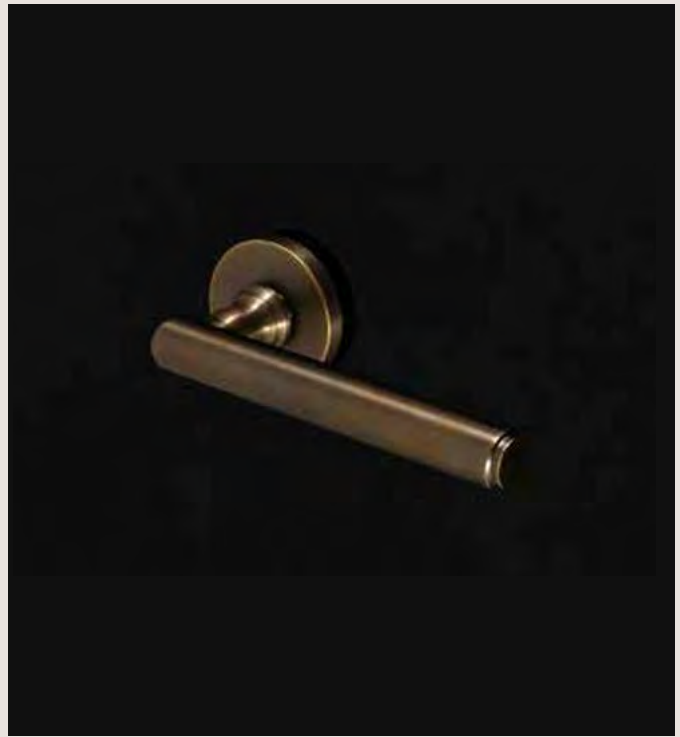

MONACO

Options

● Bronze light patinated, waxed