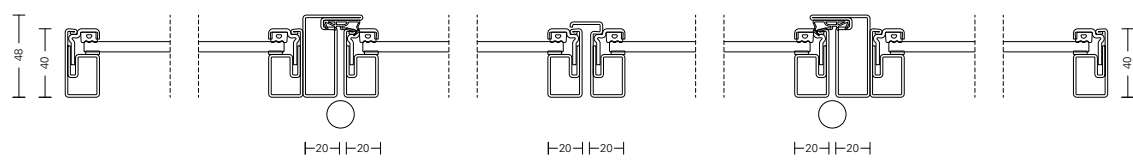

Double hinged door

MATERIAL Steel
FINISH RAL Autumn Espresso
GLASS Transparent
HANDLE Bristol