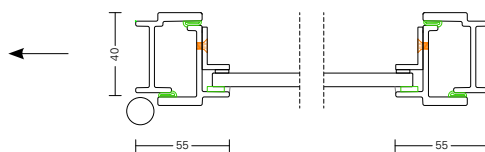

Double hinged door

MATERIAL Steel
FINISH RAL 9005
GLASS Transparent
DOOR PULLS Vienna

Interior - Hinged door

Single and double arched hinged door

MATERIAL Steel
FINISH RAL 9005
GLASS Transparent
DOOR PULLS Oslo