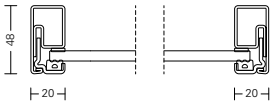

Single slide door

MATERIAL Steel
FINISH RAL 9005
GLASS Fluted
DOOR PULLS Oslo