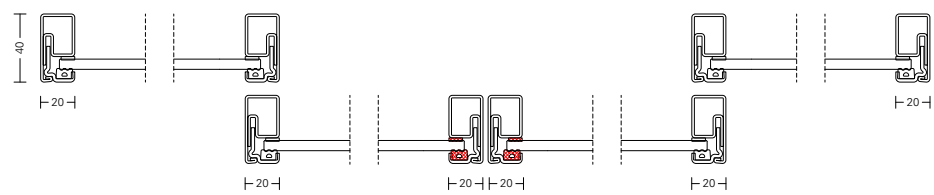

Interior - Hinged door

Slide door

Single slide door

MATERIAL Steel
FINISH RAL 9005
GLASS Fluted
DOOR PULLS Oslo

Interior - Slide door

Double slide door

MATERIAL Steel
FINISH RAL 9005
GLASS Transparent
DOOR PULLS Oslo