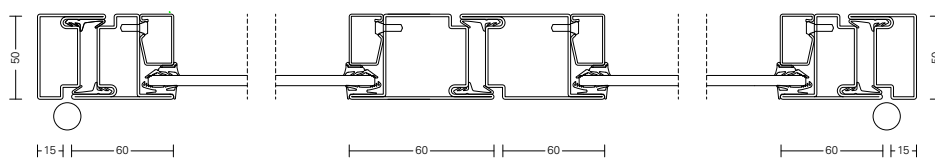

Double hinged door

MATERIAL Steel
FINISH RAL 9005
GLASS Transparent
DOOR PULLS Vienna