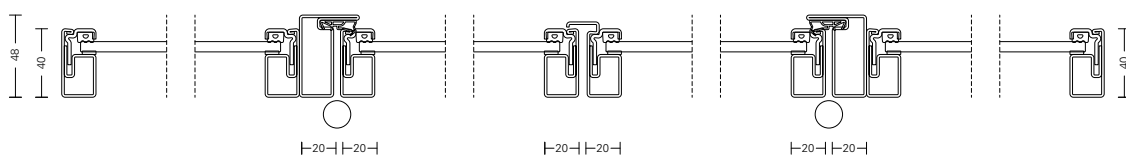

Double hinged door

MATERIAL Steel
FINISH RAL 9005
GLASS Transparent
DOOR PULLS Vienna

Interior - Hinged door

Single and double arched hinged door

MATERIAL Steel
FINISH RAL 9005
GLASS Transparent
DOOR PULLS Oslo