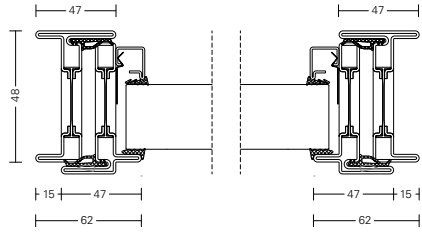

Fire-Rated Doors

MATERIAL Steel
FINISH RAL 9005
GLASS Transparent
DOOR PULLS Vienna

Exterior

66 – 77

Be inspired by graphic lines
and clear windows on internal spaces

Windows as part of a system - consistency without compromise