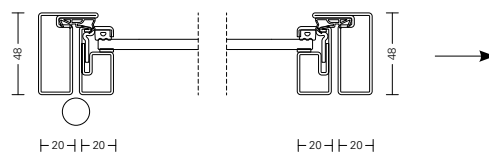

Single hinged door

MATERIAL Steel
FINISH RAL 9005
GLASS Transparent
DOOR PULLS Oslo