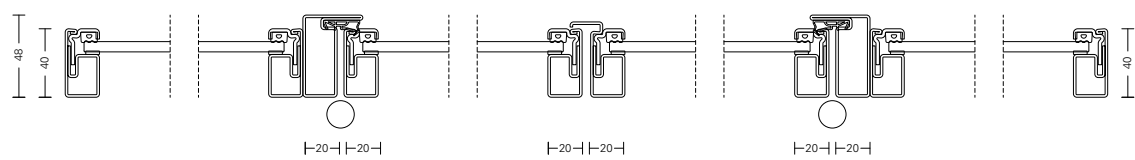

Double hinged door

MATERIAL Steel
FINISH RAL 9005
GLASS Transparent
DOOR PULLS Vienna

Interior - Hinged door

Double hinged door

MATERIAL Steel
FINISH RAL 9005
GLASS Transparent
HANDLE London

Single hinged door